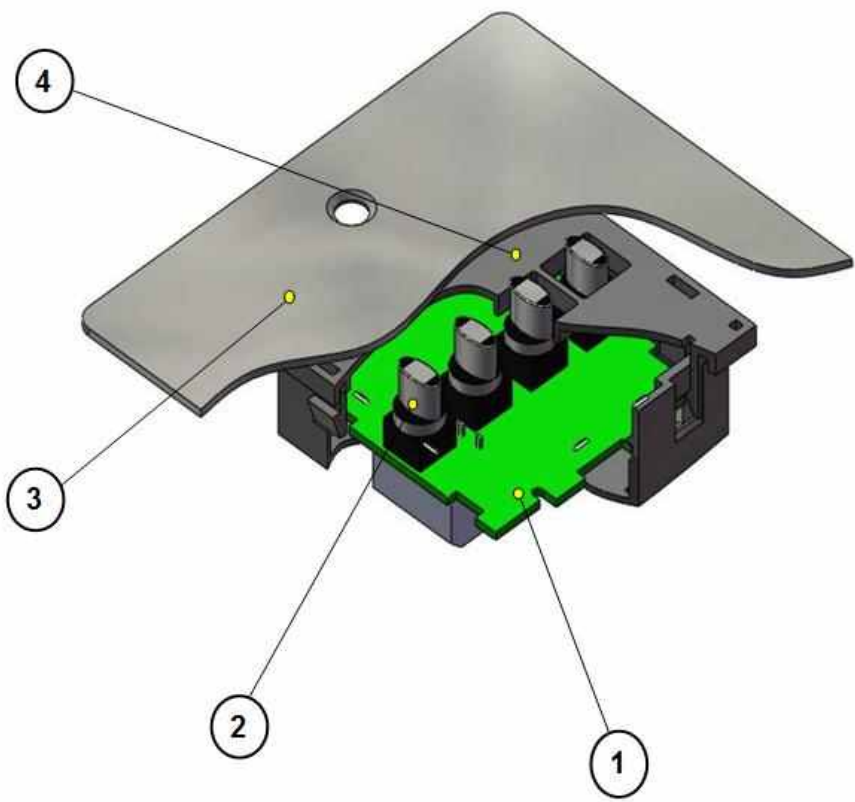

Section 2

Lucid Lighting HY4C Control Plate General Assembly.

A Visual Aid for Installers and Designers of Hyrax Lighting Dimmers and Control Systems.

Lucid Lighting 12 Ty-coch Way, Cwmbran, Gwent, UK. NP44 7HB. Tel: 01633 877997

E&OE 03/10/08

HY4C General Assembly

General Assembly Parts Table

HY4C Control Plate General Assembly Drawing Key	
Number	Description
1	Printed Circuit Board
2	Scene Set Illuminated Buttons
3	Decorative Wall Plate of Customers Choice
4	Plastic Top Housing
5	Four Pin Cat 5 Terminal
6	Plastic Back Housing