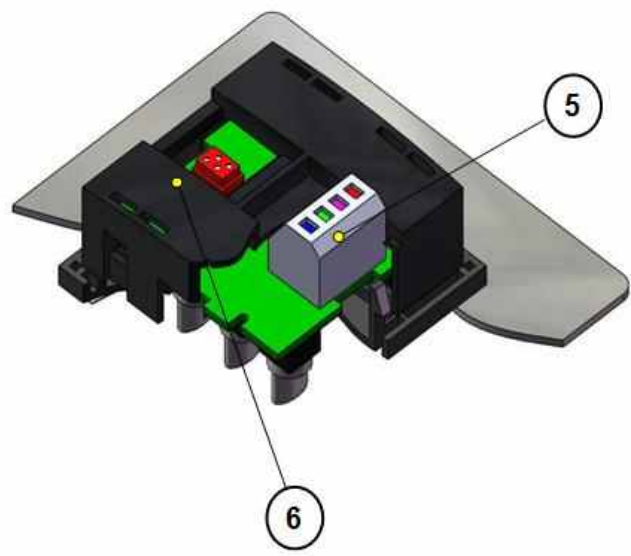

Section 2

Lucid Lighting HY4C Control Plate General Assembly.

A Visual Aid for Installers and Designers of Hyrax Lighting Dimmers and Control Systems.

Lucid Lighting 12 Ty-coch Way, Cwmbran, Gwent, UK. NP44 7HB. Tel: 01633 877997

E&OE 03/10/08

HY4C General Assembly

General Assembly Parts Table

HY4C Control Plate General Assembly Drawing Key	
Number	Description
1	Printed Circuit Board
2	Scene Set Illuminated Buttons
3	Decorative Wall Plate of Customers Choice
4	Plastic Top Housing
5	Four Pin Cat 5 Terminal
6	Plastic Back Housing