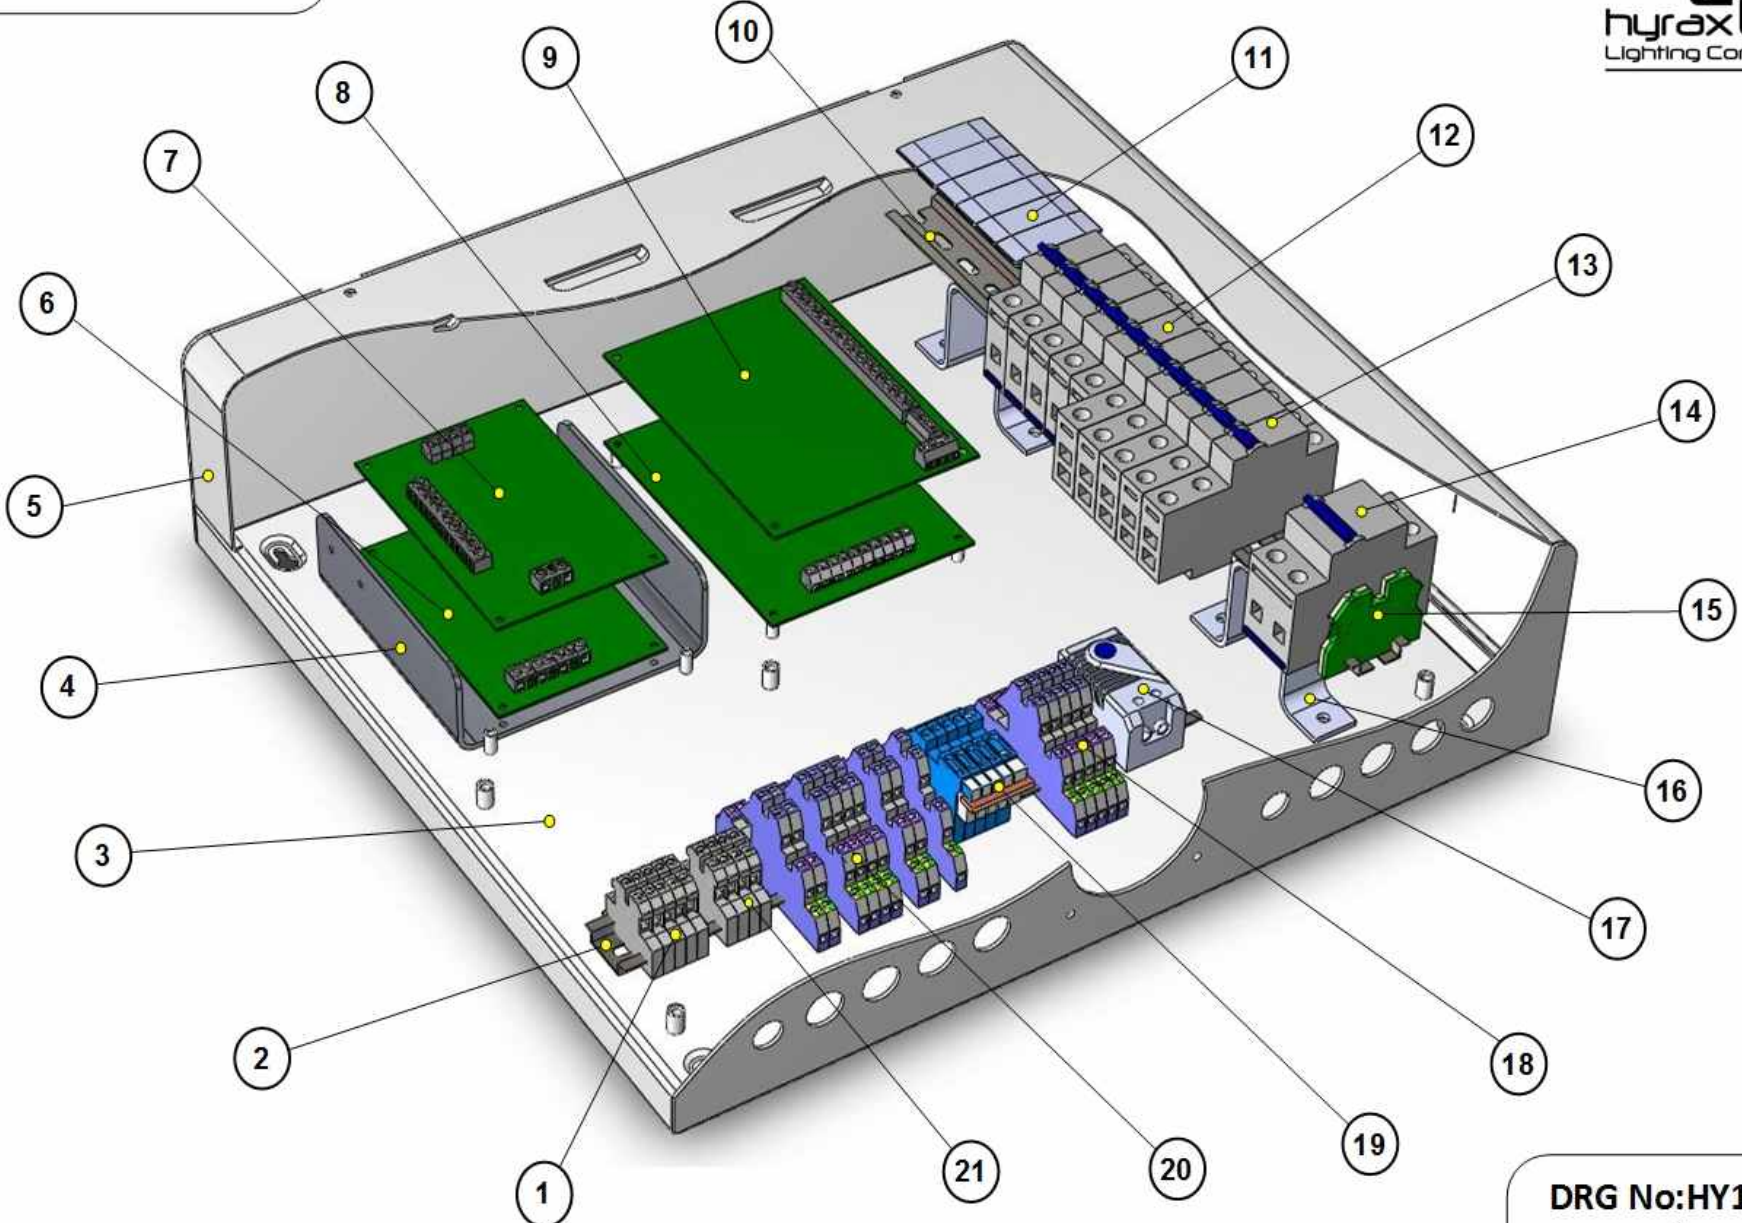

E&OE 03/10/08

General Assembly

M

DRG No:HY1001

Number	Description
1	Control Plate Data Feed-through terminals
2	35mm Din Rail
3	Hyrax Multichannel 4 Card Wall Plate
4	Hyrax 5kW Dimmer Card Heatsink
5	Hyrax Multichannel 4 Card Cover Plate
6	Dimmer Card One
7	Dimmer Card Three
8	Dimmer Card Two
9	Dimmer Card Four
10	35mm Din Rail
11	MCB Blank
12	Dimmer Live MCB Type B Protection
13	Emergency Lighting RCBO Protection
14	Main Switch Disconnecter
15	Earth Terminal
16	DIN Rail Standoff Bracket
17	DIN Rail Mount Thermostat Fan Control
18	Emergency Lighting Three-Conductor Installation Terminals
19	Neutral Conductor Terminals
20	Dimmer To Load Three-Conductor Installation Terminals
21	230V Switched Line Out, Data Stream Feed-Through Terminals