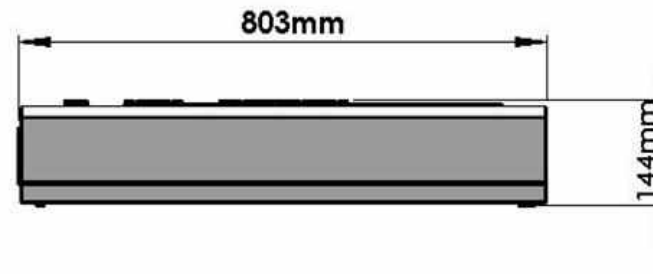

Hyrax 8 Card Multichannel Enclosure Dimensions

DRG No:HY1006