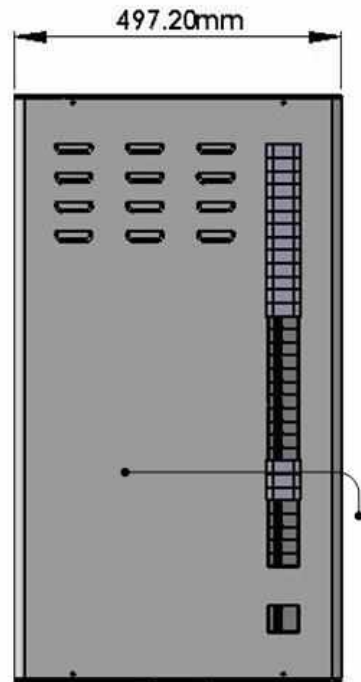

Section 1

Hyrax 8 Card Multichannel Enclosure Dimensions.

A Visual Aid for Installers and Designers of Hyrax Lighting Dimmers and Control Systems.

Lucid Lighting 12 Ty-coch Way, Cwmbran, Gwent, UK. NP44 7HB. Tel: 01633 877997

E&OE 03/10/08

Hyrax 8 Card Multichannel Enclosure Dimensions

DRG No:HY1006