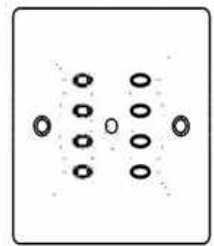

# Hyrax 4x600 Watt Loads (HY4x600) Wiring Example

- LIVE
- NEUTRAL
- LOAD1
- NEUTRAL
- LOAD2
- NEUTRAL
- LOAD3
- NEUTRAL
- LOAD4
- NEUTRAL
- +5V
- COMA
- COMB
- 0V
- +5V
- 0V
- FULL
- 0Vo

HY4x600

HYRAX CONTROL PLATE