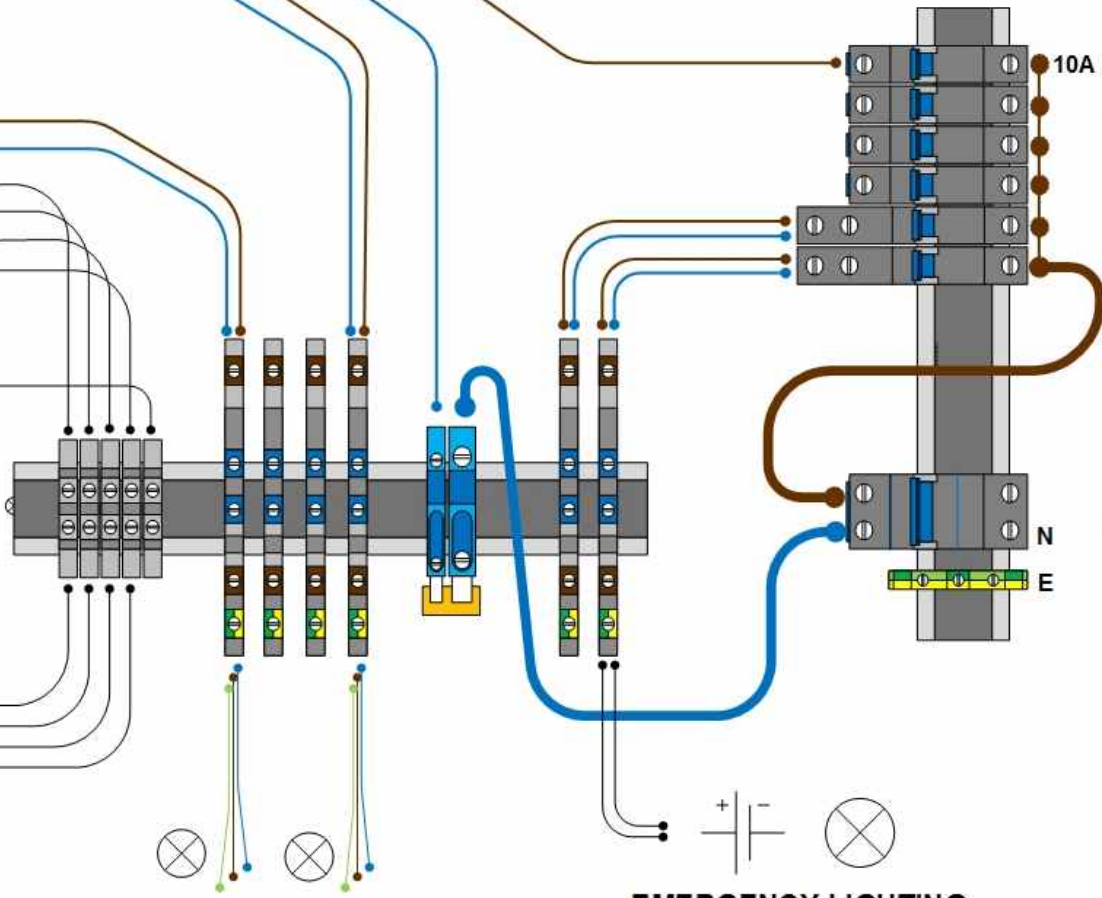

# Hyrax 4x600 Watt Loads (HY4x600) Wiring Example

- LIVE
- NEUTRAL
- LOAD1
- NEUTRAL
- LOAD2
- NEUTRAL
- LOAD3
- NEUTRAL
- LOAD4
- NEUTRAL
- +5V
- COMA
- COMB
- 0V
- +5V
- 0V
- FULL
- 0Vo

HY4x600

HYRAX CONTROL PLATE